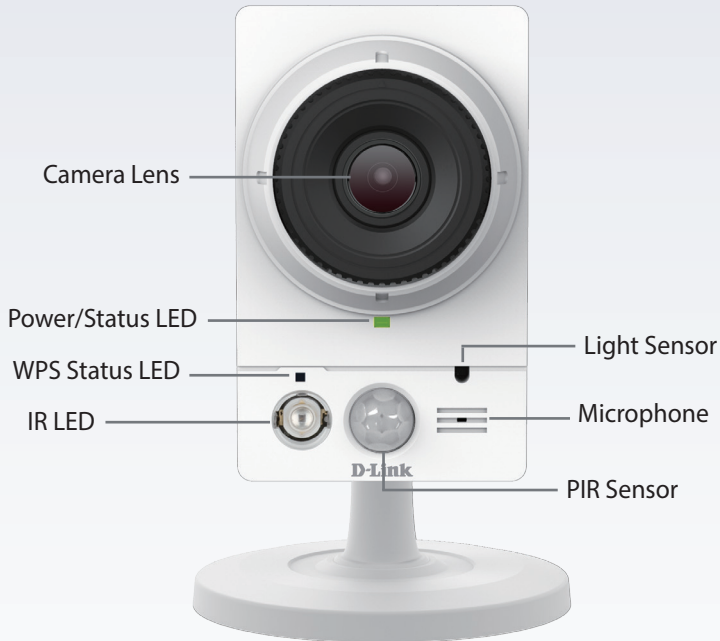

Front View

Technical Specifications

Camera

Hardware Profile	• 1/2.7" 2 Megapixel progressive scan CMOS sensor • 16 feet IR illumination distance • Built-in Infrared-Cut Removable (ICR) Filter module • Minimum illumination: • 0.1 lux (color) • 0.5 lux (B&W) • 0 lux (IR LED on) • Exposure time: 1/5 to 1/10,000 sec. • Focal length: 2.8 mm	• Aperture: F1.8 • PIR Sensor • 10x digital zoom • Angle of view: • (H) 103° • (V) 55° • (D) 118° • Built-in microphone and speaker
Image Features	• Configurable image size, quality, frame rate, and bit rate • Time stamp and text overlays • Configurable motion detection windows	• Configurable privacy mask zones • Configurable shutter speed, brightness, saturation, contrast, and sharpness • Flip and mirror
Video Compression	• Simultaneous H.264/MJPEG/MPEG-4 multi-format compression • JPEG for still images	• H.264/MPEG-4 multicast streaming • MJPEG streaming over HTTP
Video Resolutions	• 16:9 - 1920 x 1080, 1280 x 720, 800 x 448, 640 x 360, 480 x 270 up to 30 fps³	• 4:3 - 1440 x 1080, 1280 x 960, 1024 x 768, 800 x 600, 640 x 480, 320 x 240 up to 30 fps³
Audio Compression	• G.711	• AAC
External Device Interface	• 10/100M Fast Ethernet port	• microSD/SDHC card slot¹