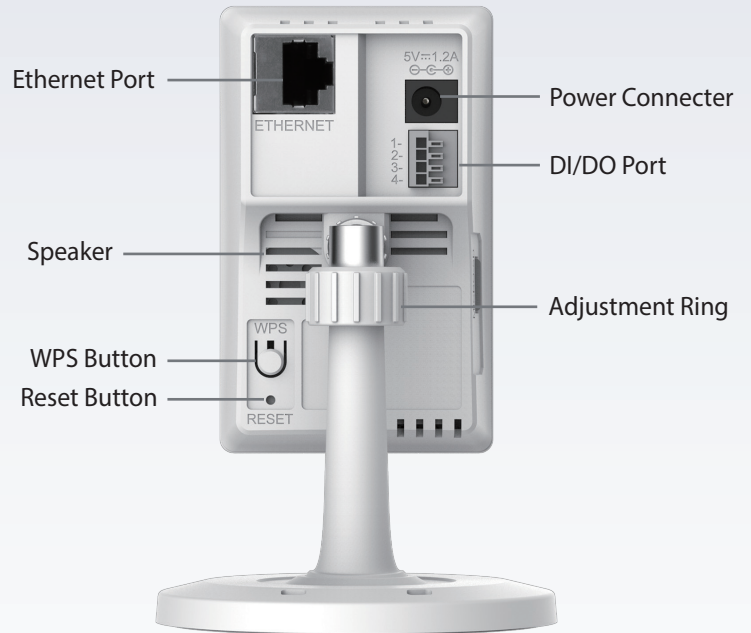

Back View

Technical Specifications

Camera

Hardware Profile	• 1/2.7" 2 Megapixel progressive scan CMOS sensor • 16 feet IR illumination distance • Built-in Infrared-Cut Removable (ICR) Filter module • Minimum illumination: • 0.1 lux (color) • 0.5 lux (B&W) • 0 lux (IR LED on) • Exposure time: 1/5 to 1/10,000 sec. • Focal length: 2.8 mm	• Aperture: F1.8 • PIR Sensor • 10x digital zoom • Angle of view: • (H) 103° • (V) 55° • (D) 118° • Built-in microphone and speaker
Image Features	• Configurable image size, quality, frame rate, and bit rate • Time stamp and text overlays • Configurable motion detection windows	• Configurable privacy mask zones • Configurable shutter speed, brightness, saturation, contrast, and sharpness • Flip and mirror
Video Compression	• Simultaneous H.264/MJPEG/MPEG-4 multi-format compression • JPEG for still images	• H.264/MPEG-4 multicast streaming • MJPEG streaming over HTTP
Video Resolutions	• 16:9 - 1920 x 1080, 1280 x 720, 800 x 448, 640 x 360, 480 x 270 up to 30 fps³	• 4:3 - 1440 x 1080, 1280 x 960, 1024 x 768, 800 x 600, 640 x 480, 320 x 240 up to 30 fps³
Audio Compression	• G.711	• AAC
External Device Interface	• 10/100M Fast Ethernet port	• microSD/SDHC card slot¹