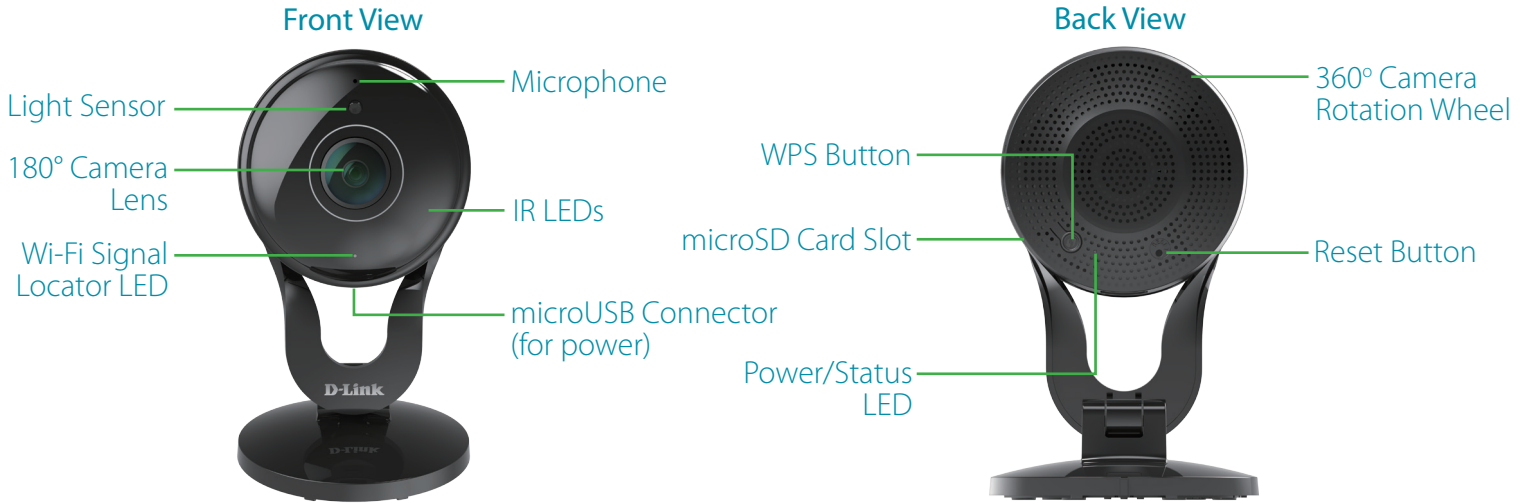

See 50% more with the ultra-wide 180° lens

View crisp and clear live video in HD 1080p