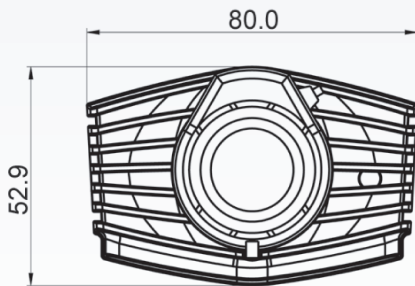

DCS-3112 HD Day & Night Network Camera

Warranty	
Warranty	• 5-Year Warranty¹
Order Information	
Part Number	Description
DCS-3112	HD Day & Night Network Camera
DCS-55	Outdoor Camera Enclosure, PoE-Powered, IP66 Certified
DNS-726-4	SecureCenter 2-Bay Network Video Recorder (NVR) Pro Edition

¹5-Year Warranty available only in the USA. All references to speed are for comparison purposes only. Product specifications, size and shape are subject to change without notice, and actual product appearance may differ from that depicted herein.

Updated 5/24/12

For more information

D-Link Systems, Inc. | 17595 Mt. Herrmann Street | Fountain Valley, CA 92708 | 800.326.1688 | dlink.com

©2012 D-Link Corporation/D-Link Systems, Inc. All rights reserved. D-Link, the D-Link logo, and D-ViewCam are trademarks or registered trademarks of D-Link Corporation or its subsidiaries in the United States and/or other countries. Other trademarks or registered trademarks are the property of their respective owners. Visit www.dlink.com for more details.