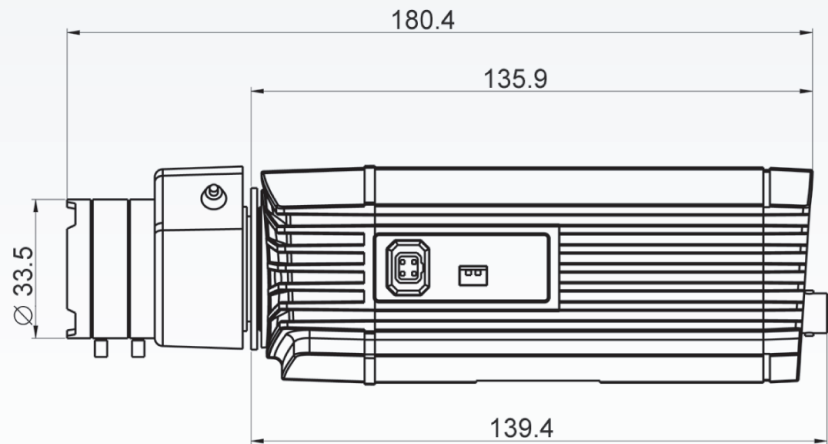

DCS-3112 HD Day & Night Network Camera

Warranty	
Warranty	• 5-Year Warranty¹
Order Information	
Part Number	Description
DCS-3112	HD Day & Night Network Camera
DCS-55	Outdoor Camera Enclosure, PoE-Powered, IP66 Certified
DNS-726-4	SecureCenter 2-Bay Network Video Recorder (NVR) Pro Edition

¹5-Year Warranty available only in the USA. All references to speed are for comparison purposes only. Product specifications, size and shape are subject to change without notice, and actual product appearance may differ from that depicted herein.

Updated 5/24/12

For more information

D-Link Systems, Inc. | 17595 Mt. Herrmann Street | Fountain Valley, CA 92708 | 800.326.1688 | dlink.com

©2012 D-Link Corporation/D-Link Systems, Inc. All rights reserved. D-Link, the D-Link logo, and D-ViewCam are trademarks or registered trademarks of D-Link Corporation or its subsidiaries in the United States and/or other countries. Other trademarks or registered trademarks are the property of their respective owners. Visit www.dlink.com for more details.