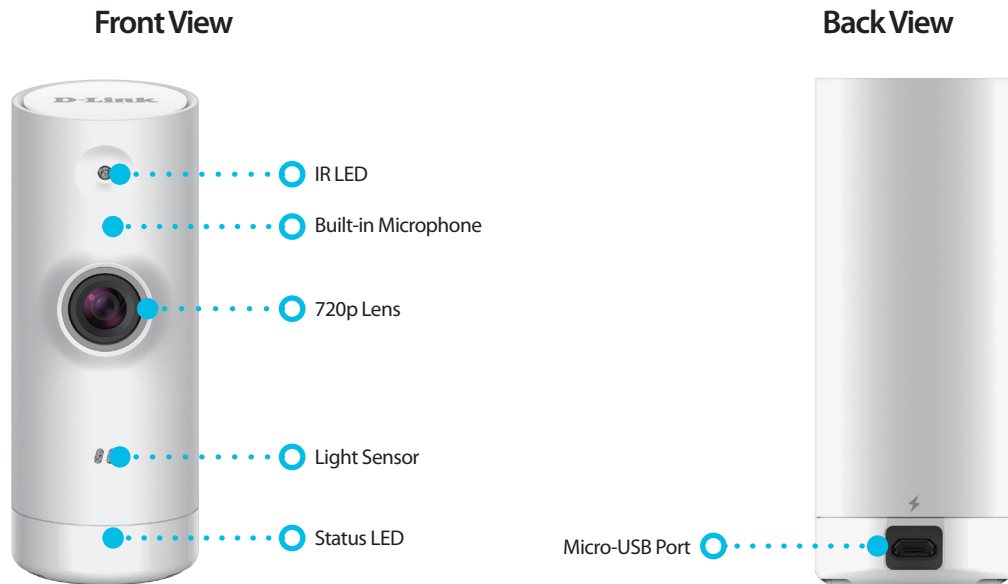

Product Images

Technical Specifications

Camera		
Hardware Profile	• 1/4" progressive CMOS sensor • Minimum illumination: 0 lux with IR LEDs on • Minimum object distance: 50 cm • Lens focal length: 2.45 mm ± 3% • Aperture: F2.4 • Digital zoom (4x) • 16 feet IR illumination distance	• Angle of view: • Horizontal: 112° • Vertical: 54° • Diagonal: 120° • Built-in Infrared-Cut Removable (ICR) Filter • Built-in microphone
Image Features	• Time stamp and text overlays • Configurable sound detection level	• Configurable motion detection windows • Configurable brightness
Video Compression	• Simultaneous H.264 format compression	• JPEG for still images
Video Resolution	• 1280 x 720 at up to 30 fps	
Audio Support	• PCM	
Network		
Connectivity	• 2.4 GHz: 802.11n/g wireless with WPA/WPA2 encryption	
Network Protocols	• IPv4, ARP, TCP, UDP, ICMP • NTP client (D-Link) • DNS client	• RTP/RTSP/RTCP • Bonjour
System Integration		
Event Management	• Motion detection • Sound detection	• Manually taken snapshots & video clips are saved to mobile device
Mobile Support	• mydlink Lite and mydlink Plus apps for iOS and Android devices³	
System requirements for mydlink Portal Web Management	• Please check your regional www.mydlink.com website for the most up-to-date requirements