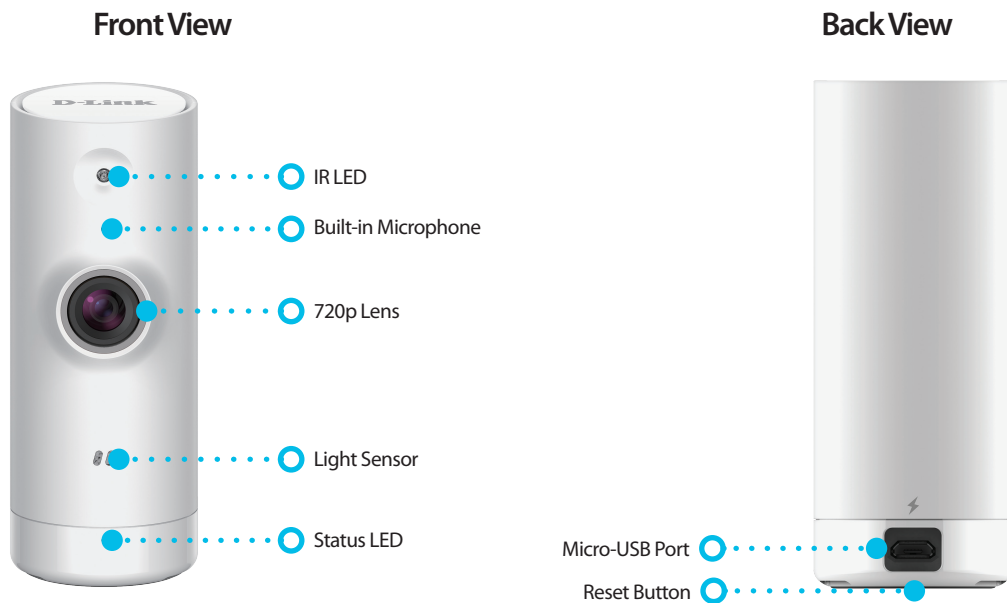

Anytime, Anywhere Access with mydlink® Cloud Recording

With a mydlink® cloud recording subscription, you can have peace of mind with your video recordings from your DCS-8000LH sent automatically to a cloud server. You can play back recordings from the cloud or download video clips to your mobile device from anywhere, anytime through the Internet. Access real-time live views of your cameras using the mydlink® mobile app and set automated schedules via your mobile device, no matter where you are..

Product Images

Technical Specifications

Camera		
Hardware Profile	• 1/4" progressive CMOS sensor • Minimum illumination: • B/W (Night Mode), IR LEDs on: 0 lux • Minimum object distance: 50 cm • Lens focal length: 2.39 mm • Aperture: F2.4 • 16 ft (5 m) IR illumination distance	• Angle of view (16:9): • Horizontal: 112° • Vertical: 54° • Diagonal: 120° • Built-in Infrared-Cut Removable (ICR) Filter • Built-in microphone • Optional wall mount
Image Features	• Time stamp and text overlays • Configurable sound detection level	• Configurable motion detection windows
Video Compression	• H.264 format compression	• JPEG for still images
Video Resolution	• 720p (1280 x 720) at up to 30 fps	
Audio Support	• MPEG-2 AAC LC	
Network		
Connectivity	• 802.11g/n wireless with WPA/WPA2 encryption • Operates on 2.4 GHz band • Bluetooth 4.0	• Single-band 1T1R mode supports a maximum data rate of 72.2 Mbps (PHY rate) using 20 MHz bandwidth³