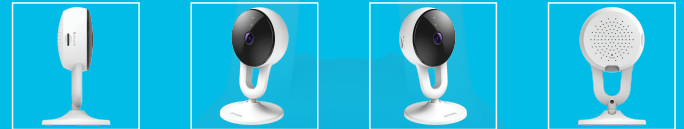

# Full HD Wi-Fi Camera

Smarter Surveillance, Simpler Than Ever

See your home in cinematic detail with Full HD 1080p resolution and let advanced built-in AI-based person detection alert you to motion that matters.

**DCS-8300LHV2**

- Cinematic Full HD 1080p resolution with 120-degree field-of-view
- IR night vision up to 5m (16 ft) lets you see what's happening even in total darkness
- AI-based person detection intelligently identifies human motion
- Enhanced sound and motion detection add new lines of defense to your home surveillance
- Two-way audio with built-in microphone and speaker
- Supports WPA3™ encryption for more protection
- Built-in Bluetooth Low Energy technology for faster setup
- Adjustable 360-degree base for optimal angle adjustment
- Wall / ceiling mountable (hardware included)
- Supports cloud<sup>1</sup> / microSD (max. 256 GB)<sup>2</sup> / phone recording
- Supports ONVIF Profile S recording
- Futureproofed with next-generation IPv6 support
- Works with the free mydlink app
- Works with the Google Assistant and Alexa

**Full HD**

1080p resolution

**AI-Based Person Detection**

Intelligently identifies human motion

**Sound & Motion Detection**

Receive Rich Notifications when triggered

**Day & Night**

See up to 5 meters in the dark

**ONVIF Compliant**

Supports ONVIF for continuous recording with compatible NVR, VMS or NAS

**Two-Way Audio**

Transmit and receive audio with built-in microphone and speaker

**Supports WPA3**

The latest Wi-Fi security for more protection