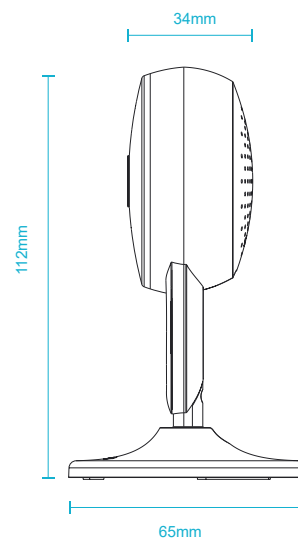

Physical	
Power Input	100 to 240 V AC, 50/60 Hz
Power Output	5 V DC 1.2 A
Max. Power Consumption	5 W ± 5%
Cable Length	1.5 m (4.9 ft)
Indoor/Outdoor	For indoor use
Operating Temperature	0 to 40 °C (32 to 104 °F)
Storage Temperature	-20 to 70 °C (-4 to 158 °F)
Operating/Storage Humidity	Max. 90% non-condensing
Weight	80 g (2.8 oz)
Dimensions	62 x 65 x 112 (2.4 x 2.6 x 4.3 in)
Certifications	CE, FCC, IC, RCM, NCC, BSMI