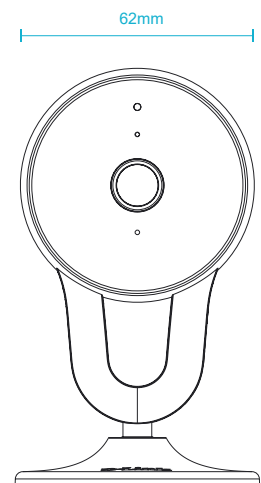

**Smart Home Compatible**

Works with mydlink Smart Home devices, Amazon Alexa and the Google Assistant

General	
Video Compression	H.264
Max. Resolution	2 Megapixel (Full HD)
Max. Frame	1080p (1920 x 1080)
Image Sensor	1/3" Progressive CMOS sensor
Day & Night - IR LED	5 m (16 ft)
Focal Length	3.18 mm
Aperture	F2.2
Angle of View	(H) 100° (V) 52° (D) 120°
Mechanical PTZ	No
Audio	Built-in microphone and speaker
Audio Codec	MPEG-2 AAC LC

Physical	
Power Input	100 to 240 V AC, 50/60 Hz
Power Output	5 V DC 1.2 A
Max. Power Consumption	5 W ± 5%
Cable Length	1.5 m (4.9 ft)
Indoor/Outdoor	For indoor use
Operating Temperature	0 to 40 °C (32 to 104 °F)
Storage Temperature	-20 to 70 °C (-4 to 158 °F)
Operating/Storage Humidity	Max. 90% non-condensing
Weight	80 g (2.8 oz)
Dimensions	62 x 65 x 112 (2.4 x 2.6 x 4.3 in)
Certifications	CE, FCC, IC, RCM, NCC, BSMI