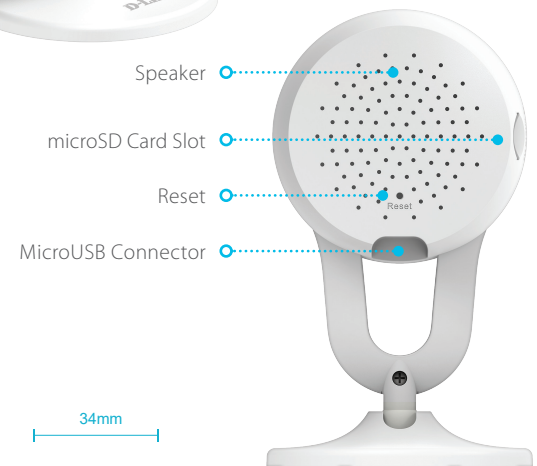

General	
Video Compression	H.264
Max. Resolution	2 Megapixel (Full HD)
Max. Frame	1080p (1920 x 1080)
Image Sensor	1/3" Progressive CMOS sensor
Day & Night - IR LED	5 m (16 ft)
Focal Length	3.18 mm
Aperture	F2.2
Angle of View	(H) 100° (V) 52° (D) 120°
Mechanical PTZ	No
Audio	Built-in microphone and speaker
Audio Codec	MPEG-2 AAC LC

Functionality	
Wireless IEEE Standard	802.11n/g wireless
Wi-Fi Operation Band	2.4 GHz
Security Protocol	WPA3
Bluetooth	Bluetooth Low Energy 4.2
Network Protocols	IPv4, IPv6, DHCP/DHCPv6 Client, Bonjour (mDNS and DNS-SD), ONVIF Profile S, RTSP, SRTP, RTP/SRTP, HTTPS

Software	
Device Management	mydlink app (iOS and Android), mydlink Portal
Features	Motion detection, person detection, sound detection
Recording	mydlink Cloud Recording, microSD card recording (Up to 256 GB capacity)
Notifications	Push notifications with a snapshot and quick action buttons (2 designated contact numbers and live view)
Voice Assistants	Amazon Alexa, the Google Assistant

Physical	
Power Input	100 to 240 V AC, 50/60 Hz
Power Output	5 V DC 1.2 A
Max. Power Consumption	5 W ± 5%
Cable Length	1.5 m (4.9 ft)
Indoor/Outdoor	For indoor use
Operating Temperature	0 to 40 °C (32 to 104 °F)
Storage Temperature	-20 to 70 °C (-4 to 158 °F)
Operating/Storage Humidity	Max. 90% non-condensing
Weight	80 g (2.8 oz)
Dimensions	62 x 65 x 112 (2.4 x 2.6 x 4.3 in)
Certifications	CE, FCC, IC, RCM, NCC, BSMI

¹ Use of audio or video equipment for recording the image or audio of a person without their knowledge and consent is prohibited in certain states or jurisdictions. The end-user assumes all liability for compliance with applicable state, local and federal laws. ² microSD card not included. Supports capacity up to 256 GB.