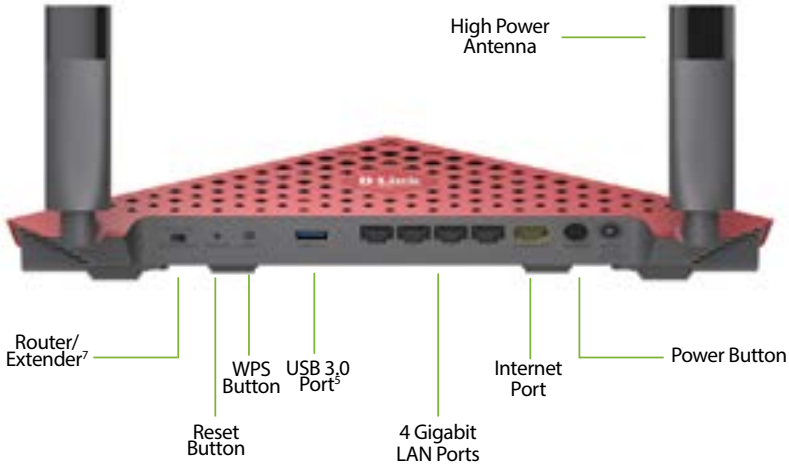

AC 3150 Ultra Wi-Fi Router

Technical Specifications		
General		
Device Interfaces	• 802.11 a/g/n/ac wireless LAN • Four 10/100/1000 Gigabit LAN Ports	• 10/100/1000 Gigabit WAN Port • USB 3.0⁴
Standards	• IEEE 802.11ac	
Minimum System Requirements	• Windows® 10, 8.1, Windows® 8, Windows® 7, or Mac OS® X (v10.7) • Ethernet Network Interface • Internet Explorer® 11, Mozilla® Firefox® v28, Google Chrome v33, or Safari v7	• For optimal performance, pair the DIR-885L with an AC adapter (DWA-192/DWA-182) • Cable, DSL or Fiber Optics
Functionality		
Advanced Features	• SmartConnect • Guest Zone • mydlink SharePort™ web access • Multi-language web setup wizard • Green Ethernet • DLNA media server support • Advanced AC SmartBeam	• Dual active firewall • Network Address Translation (NAT) • Stateful Packet Inspection (SPI) • VPN Passthrough (PPTP/L2TP/IPsec) • Intelligent QoS • Quick VPN - L2TP over IPsec
mydlink® Lite Mobile App Features	• Remote Management • View current upload/download bandwidth • View currently connected clients • View web browsing history per client	• Block/unblock client network access • Manage wireless network details • Compatible with iOS or Android mobile
Wireless Security	• WPA & WPA2 (Wi-Fi Protected Access)	• Wi-Fi Protected Setup (WPS) PIN/PBC
Mobile App Support	• mydlink Lite • mydlink SharePort	• QRS Mobile v1.5