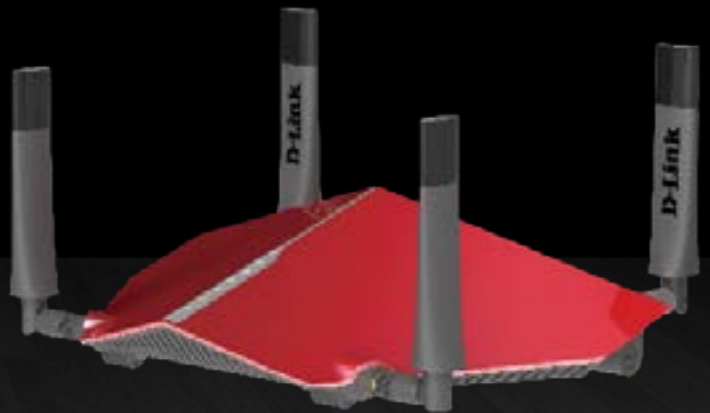

DIR-885L/R

AC3150 Ultra Wi-Fi Router

Features

Connectivity

- Advanced Wireless AC beamforming dramatically enhances wireless signal strength and throughput
- 802.11 a/g/n/ac wireless LAN for a complete range of wireless compatibility
- Gigabit WAN and LAN ports for high-speed wired connections
- One 3.0 USB Port to connect storage drives and printers for sharing

mydlink® Cloud

- Remotely view and manage your network over the Internet
- mydlink Lite mobile app helps you access, manage and view your network remotely

SmartConnect

- Band steering automatically balances wireless clients among the two wireless bands

QoS

- Tracks the type of network traffic (HD media streaming, web surfing, online gaming) and lets you decide which devices deserve higher priority

Security

- WPA & WPA2 wireless encryption protects your network from intruders
- Wi-Fi Protected Setup (WPS) securely adds devices to your network at the push of a button

Overview

The AC3150 Ultra Wi-Fi Router delivers premium performance for today's most demanding tasks: HD streaming, gaming, and multiple device usage. It comes packed with speeds of up to 3,150 Mbps¹ (1000 Mbps in 2.4GHz + 2167 Mbps in 5GHz), a high-performance 1.4GHz dual-core processor, AC SmartBeam technology, Intelligent Quality of Service (QoS) with traffic prioritization, four high-performance external antennas for maximum range, a new user interface, Smart Connect and with an easy setup. The DIR-885L/R is the perfect combination of performance and ease of use.

Superior data rates, range and reliability

The AC3150 Ultra Wi-Fi Router comes with a 4x4 data streams which can support faster Wi-Fi speeds. These streams can be combined through beamforming and MU-MIMO to increase reliability and range. This 4x4 AC router is the latest in AC technology, delivering independent data streams to devices on the network for speeds of up to 3,167 Mbps. The AC3150 helps provide the best overall performance to single devices that require high bandwidth such as video streaming or online gaming.

MU-MIMO Ready

The DIR-885L/R is designed to support MU-MIMO (Multi-User Multiple Input Multiple Output) technology that allows multiple devices to get high-bandwidth Wi-Fi signal at the same time. You can stream HD media faster and play lag-free gaming. Compared to SU-MIMO (Single-User Multiple Input Multiple Output) technology, MU-MIMO distributes data more efficiently, giving you the fastest Wi-Fi speeds in your home.

High-performance antennas

The DIR-885L/R also comes with four high-performance antennas and high power amplifiers to deliver maximum range around your home and yard.