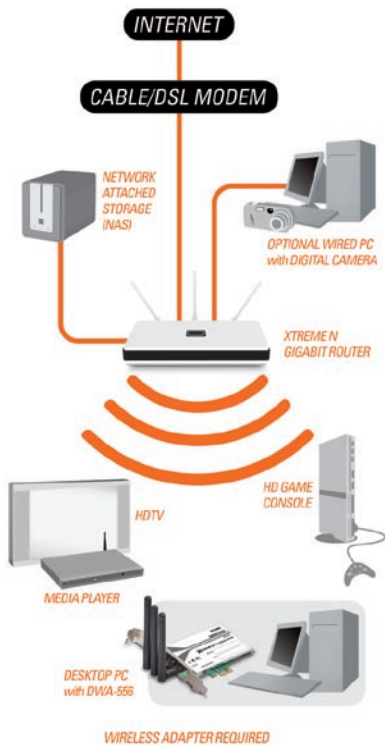

WHAT THIS PRODUCT DOES

Connects your PCIe compatible desktop computer to a wireless network to access a high-speed Internet connection, transfer files, and stream media from greater distances around your home or office.

XTREME N™ ADAPTER BENEFITS

- + Delivers up to 14x faster speeds¹ and 6x farther range¹ than 802.11g
- + Xtreme N technology enables HD video streaming, file sharing, enhanced Internet phone calling (VoIP), and surfing the Web
- + Access secure wireless networks using advanced WPA™ or WPA2™ encryption
- + Easy to install and use with D-Link's new Quick Adapter Setup Wizard
- + Backward compatible with existing 802.11g networks

PCI EXPRESS BENEFITS

- + Up to 50% faster than legacy PCI cards²
- + Fits any standard PCI Express slot – x1, x4, x8, or x16
- + Offers increased bandwidth, reliability, and more functionality than a legacy PCI card²

YOUR NETWORK SETUP

STANDARDS

- + IEEE 802.11n (draft 2.0)
- + IEEE 802.11g

INTERFACE

x1 PCI Express (PCIe)

FREQUENCY RANGE

2.4GHz to 2.4835GHz

SECURITY

+ Wi-Fi Protected Access (WPA, WPA2)

LED

Activity

TECHNICAL SPECIFICATIONS

CERTIFICATIONS

- + FCC Class B.
- + IC Class B
- + CE

DIMENSIONS

- + Item (WxDxH): 2.7" x 4.7" x 0.1"
- + Packaging (WxDxH): 9.3" x 6.6" x 1.4"

WEIGHT

- + Item: 0.31 lbs
- + Packaging: 0.74 lbs

WARRANTY

1-Year Limited³

wireless family comparison

features	wireless g	rangebooster n	xtreme n
wireless performance	☐	☐	☐
supports advanced wireless network security	●	●	●
greater wireless coverage for homes & offices	☐	●	●
easy network security setup	☐	●	●
sustained wireless performance from farther distances	☐	☐	●
recommended applications			
high-speed Internet access & file sharing	●	●	●
lag-free gaming	☐	●	●
jitter-free Internet phone calls (VoIP)	☐	●	●
steady audio streaming	☐	●	●
high-definition video streaming	☐	☐	●

² Maximum throughput and performance derived from PCI and PCI Express specifications.

³ 1-Year Limited Warranty available only in the USA and Canada.

⁴ Computer must adhere to Microsoft's recommended System Requirements.

RECOMMENDED SYSTEM REQUIREMENTS

MINIMUM SYSTEM REQUIREMENTS

- + Computer with:
  - Windows Vista® (32-bit only), Windows® XP SP2 or Windows 2000 SP4
  - CD-ROM
  - 20MB Hard Disk Space
  - x1 PCI Express Slot
- + For Internet Access
  - Cable or DSL Modem
  - Subscription with an Internet Service Provider (ISP)
  - Wireless Router

PACKAGE CONTENTS

- + Xtreme N PCI Express Desktop Adapter
- + Low Profile Mounting Bracket
- + Quick Installation Guide
- + CD-ROM⁵ with
  - Installation Wizard
  - Drivers
  - Product Documentation