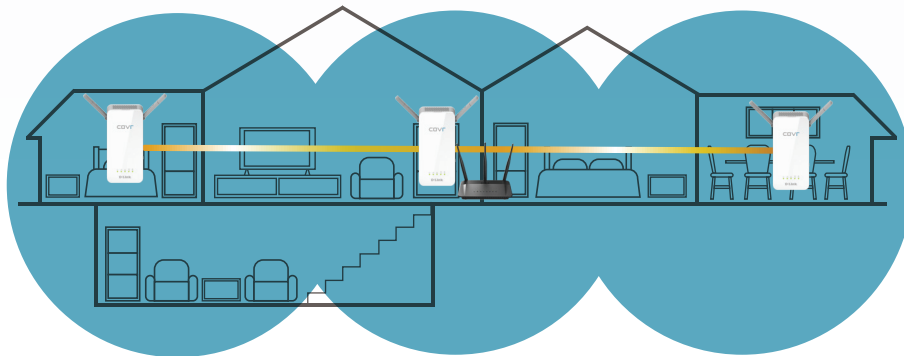

Covr Powerline Wi-Fi System Expanded Networks

Bungalow