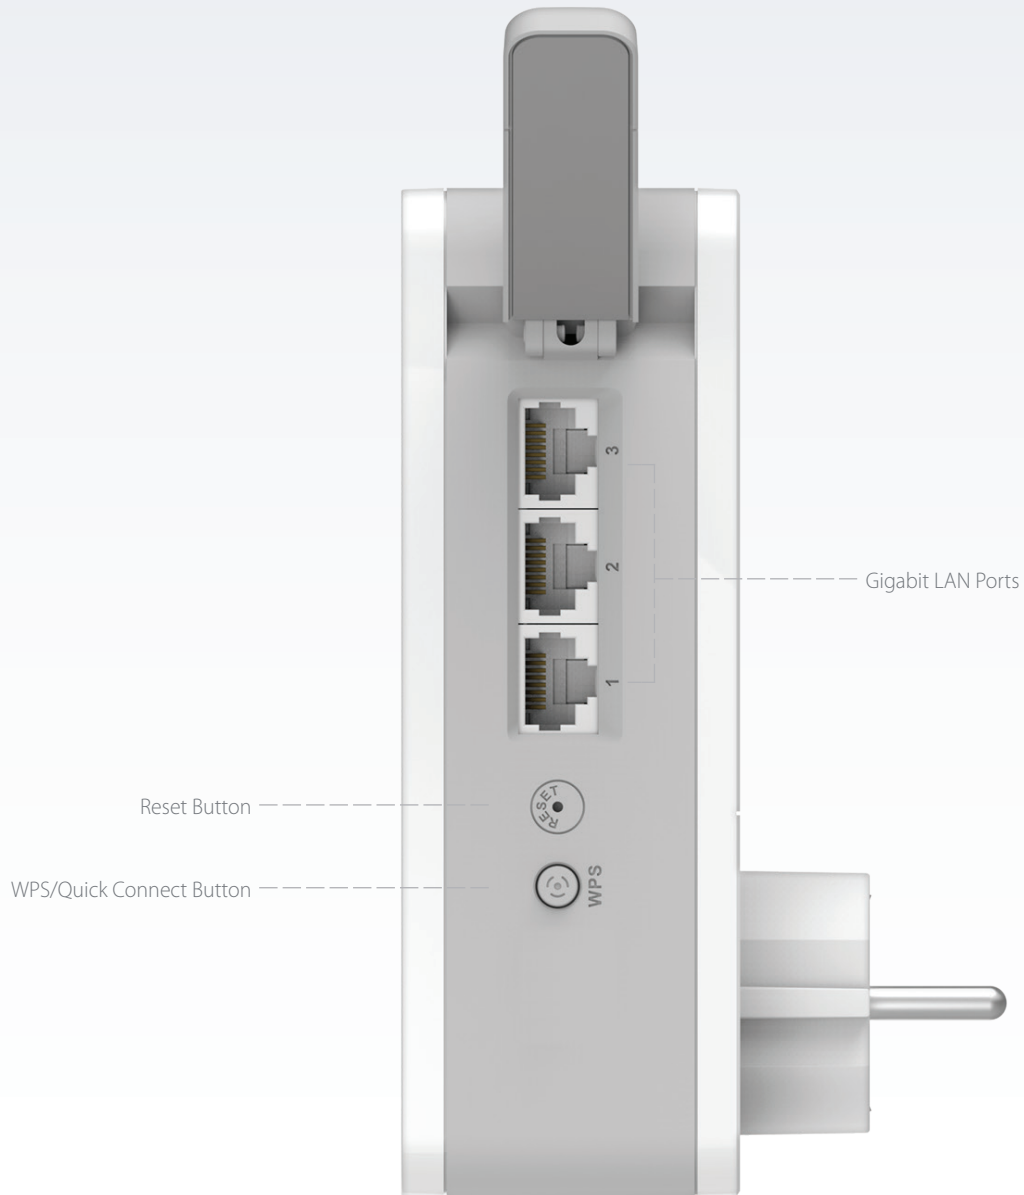

COVR-P2500 Whole Home Powerline Wi-Fi Extender

Side View