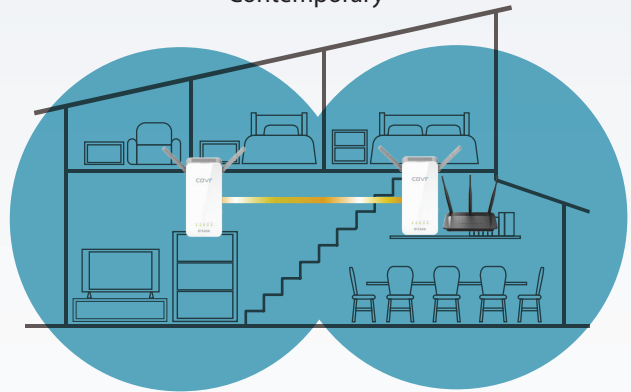

Contemporary