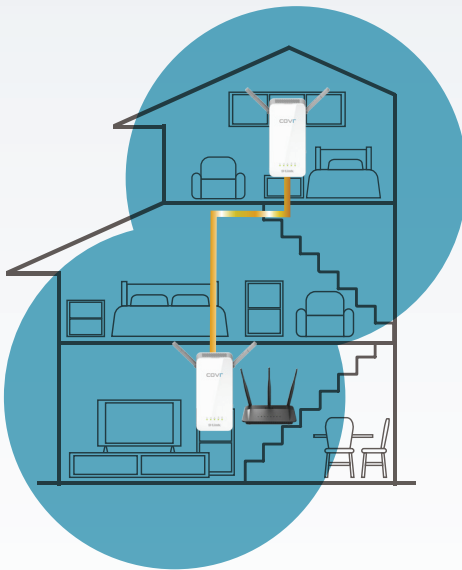

Covr Powerline Wi-Fi System Expanded Networks

Villa