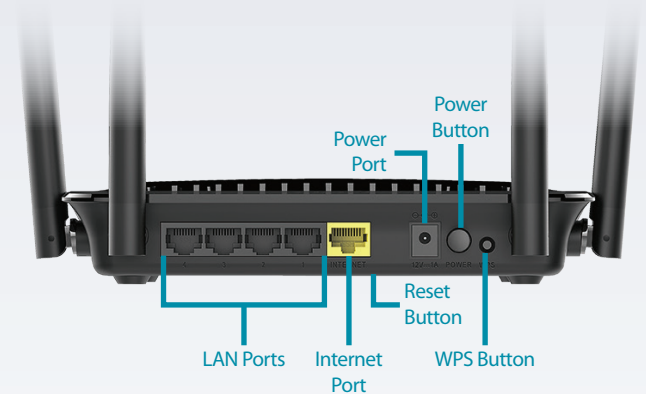

Easily Set Up Your Wireless Network

Sharing your Internet connection doesn't have to be a complicated process — just open a web browser to access the setup wizard and follow the easy step-by-step instructions to get started. You can also download the free QRS Mobile app on your mobile device and run through the wizard to quickly setup your DIR-842. Implement WPA/WPA2 wireless security protocols in minutes with the wireless network setup wizard, or use Wi-Fi Protected Setup (WPS) to quickly connect new devices without the need to enter settings or create passwords. In addition, the built-in firewall requires no setup, helping to better protect you against malicious attacks from the Internet, and access control features allow you to restrict access to your network, giving you greater control over network users.

Back Panel

Technical Specifications

General

Device Interfaces	• IEEE 802.11 ac/n/g/b/a wireless LAN • 10/100/1000 Gigabit Ethernet WAN port	• Four 10/100/1000 Gigabit Ethernet LAN ports
LEDs	• Power • Internet • WLAN	• LAN (x 4) • WPS
Antenna Type	• Four detachable external antennas	
Data Signal Rate	• 2.4 GHz • Up to 300 Mbps¹	• 5 GHz • Up to 867 Mbps¹
Standards	• IEEE 802.11ac • IEEE 802.11n • IEEE 802.11g • IEEE 802.3ab	• IEEE 802.11b • IEEE 802.11a • IEEE 802.3u
Minimum Requirements	• Windows 8/7/Vista or MAC OS X 10.6 or higher • Internet Explorer 10 or later, Firefox 28 or later, Chrome 28 or later, Safari 6.0 or later	• Network interface card • Cable/DSL modem or other Internet Service Provider equipment with Ethernet port

Functionality

Security Features	• WPA & WPA2 (Wi-Fi Protected Access)	• WPS (Wi-Fi Protected Setup)
Advanced Features	• Web setup wizard • QoS (Quality of Service) • DMZ (Demilitarized Zone) • VLAN	• Firewall - Network Address Translation (NAT) • Guest zone • IPv6 ready

Physical

Dimensions	• 189.95 x 134.27 x 38.11 mm (7.48 x 5.28 x 1.50 inches)	
Weight	• 301 g (10.68 ounces)	
Power Adaptor	• Input: 100 to 240 V AC, 50/60 Hz	• Output: 12 V DC, 1 A
Temperature	• Operating: 0 to 40 °C (32 to 104 °F)	• Storage: -20 to 65 °C (-4 to 149 °F)
Humidity	• Operating: 10% to 90% non-condensing	• Storage: 5% to 95% non-condensing
Certifications	• CE² • FCC • RoHS	• D-Link Green • Wi-Fi Certified • RCM