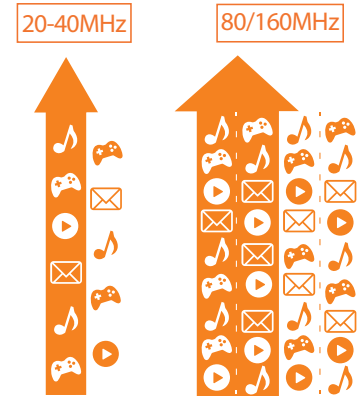

AC 2600 MU-MIMO Wi-Fi Router

Technical Specifications		
General		
Device Interfaces	• 802.11 a/g/n/ac wireless LAN • Four 10/100/1000 Gigabit LAN Ports	• USB 2.0 • USB 3.0
Standards	• IEEE 802.11ac	
Minimum System Requirements	• Windows® 10, 8.1, Windows®8, Windows® 7 , or Mac OS® X (v10.7) • Ethernet Network Interface • Internet Explorer® 11, Mozilla® Firefox® v28, Google Chrome v33, or Safari v7	• For optimal performance, pair the DIR-882L with an AC adapter (DWA-192/DWA-182) • Cable, DSL or Fiber Optics
Functionality		
Advanced Features	• Guest Zone • mydlink SharePort™ Plus web access • DLNA media server support • Advanced AC SmartBeam • Dual Active Firewall (IPv4/IPv6) • Stack Network Address Translation (NAT) • Stateful Packet Inspection (SPI)	• VPN Passthrough / Multi-Session PPTP/L2TP/IPSec • Multi-language web setup wizard • Green Ethernet • Intelligent QoS • Quick VPN-L2TP over IPSec
Mobile App	• QRS app	
Wireless Security	• WPA & WPA2 (Wi-Fi Protected Access)	• Wi-Fi Protected Setup (WPS) PIN/PBC