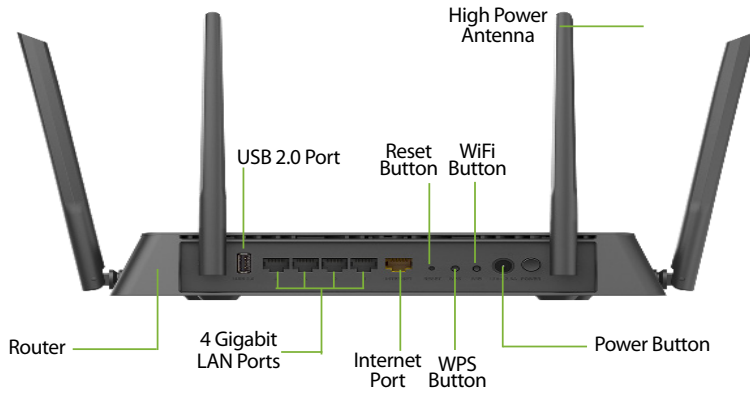

AC 2600 MU-MIMO Wi-Fi Router

Technical Specifications

General

Device Interfaces	• 802.11 a/g/n/ac wireless LAN • Four 10/100/1000 Gigabit LAN Ports	• USB 2.0 • USB 3.0
Standards	• IEEE 802.11ac	
Minimum System Requirements	• Windows® 10, 8.1, Windows®8, Windows® 7 , or Mac OS® X (v10.7) • Ethernet Network Interface • Internet Explorer® 11, Mozilla® Firefox® v28, Google Chrome v33, or Safari v7	• For optimal performance, pair the DIR-882L with an AC adapter (DWA-192/DWA-182) • Cable, DSL or Fiber Optics

Functionality

Advanced Features	• Guest Zone • mydlink SharePort™ Plus web access • DLNA media server support • Advanced AC SmartBeam • Dual Active Firewall (IPv4/IPv6) • Stack Network Address Translation (NAT) • Stateful Packet Inspection (SPI)	• VPN Passthrough / Multi-Session PPTP/L2TP/IPSec • Multi-language web setup wizard • Green Ethernet • Intelligent QoS • Quick VPN-L2TP over IPSec
Mobile App	• QRS app	
Wireless Security	• WPA & WPA2 (Wi-Fi Protected Access)	• Wi-Fi Protected Setup (WPS) PIN/PBC