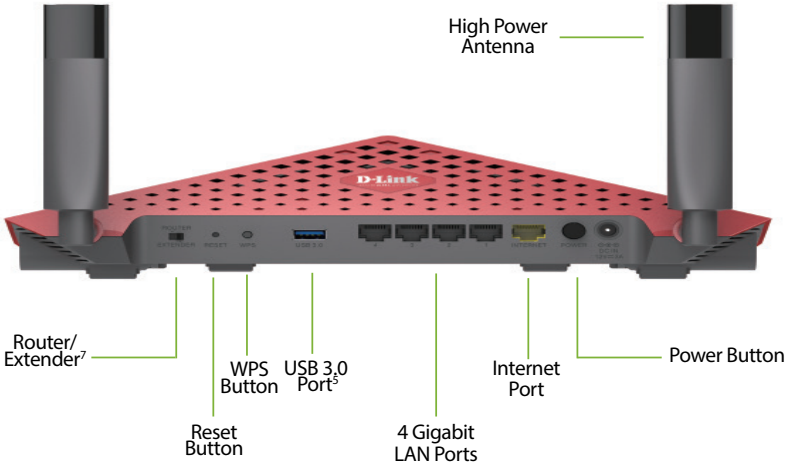

AC 3150 Ultra Wi-Fi Router

Technical Specifications		
General		
Device Interfaces	• 802.11 a/g/n/ac wireless LAN • Four 10/100/1000 Gigabit LAN Ports	• 10/100/1000 Gigabit WAN Port • USB 3.0⁴
Standards	• IEEE 802.11ac	
Minimum System Requirements	• Windows® 10, 8.1, Windows® 8, Windows® 7, or Mac OS® X (v10.7) • Ethernet Network Interface • Internet Explorer® 11, Mozilla® Firefox® v28, Google Chrome v33, or Safari v7	• For optimal performance, pair the DIR-885L with an AC adapter (DWA-192/DWA-182) • Cable, DSL or Fiber Optics
Functionality		
Advanced Features	• SmartConnect • Guest Zone • mydlink SharePort™ web access • Multi-language web setup wizard • Green Ethernet • DLNA media server support • Advanced AC SmartBeam	• Dual active firewall • Network Address Translation (NAT) • Stateful Packet Inspection (SPI) • VPN Passthrough (PPTP/L2TP/IPsec) • Intelligent QoS • Quick VPN - L2TP over IPsec
mydlink® Lite Mobile App Features	• Remote Management • View current upload/download bandwidth • View currently connected clients • View web browsing history per client	• Block/unblock client network access • Manage wireless network details • Compatible with iOS or Android mobile
Wireless Security	• WPA & WPA2 (Wi-Fi Protected Access)	• Wi-Fi Protected Setup (WPS) PIN/PBC
Mobile App Support	• mydlink Lite • mydlink SharePort	• QRS Mobile v1.5