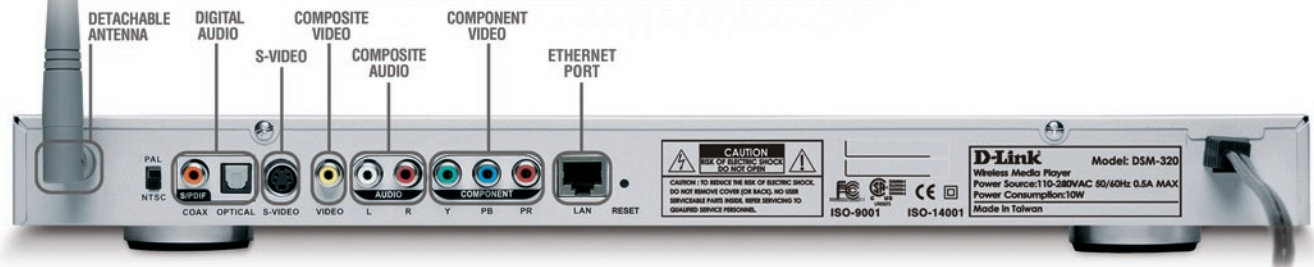

WIRELESS MEDIA PLAYER

EXPERIENCE DIGITAL MEDIA ON YOUR HOME ENTERTAINMENT CENTER

NETWORK

- + 802.11g + 10/100Mbps Ethernet
- + DHCP or Static IP Address
- + TCP/IP

MEDIA STREAMING PROTOCOL

- + HTTP

SUPPORTED AUDIO FORMATS

- + MP3 (Up to 320Kbps)
- + WAV + AIFF
- + WMA + Ogg Vorbis

SUPPORTED IMAGE FORMATS⁴

- + JPEG (Grayscale, RGB, YCbCr Only)
- + JPEG2000 + BMP (Non-compressed)
- + TIFF (RGB only)
- + GIF + PNG

SUPPORTED VIDEO FORMATS⁴

- + MPEG1 + MPEG2
- + MPEG4⁵ + XVID with MP3 or PCM
- + AVI (MPEG4 Layer Only)
- + SSF (Supported Subtitle Format)

AUDIO PLAYLIST FORMATS

- + M3U + PLS

WIRELESS SECURITY

- + Hardware-based WEP (Wired Equivalent Privacy)
- + Up to 128-bit Encryption

OUTPUTS

- + Composite (RCA) Audio & Video Jacks
- + S-Video
- + Component Video
- + Optical Digital Audio with Support for 5.1 Channel Audio
- + Coax Digital Audio with Support for 5.1 Channel Audio

ANTENNA

- + Type: 2.4 GHz Swivel-type Dipole Antenna
- + Frequency: 2.4G to 2.5 GHz
- + Impedance: 50 Ohms
- + Gain: 2dBi

CONFIGURATION

- + UPnP™ AV 1.0 Compliant²

CERTIFICATIONS

- + FCC Class B + CSA
- + CE + ENERGY STAR®

ENVIRONMENTAL SPECIFICATION

- + Operating Temperature: 32° F to 113° F (0°C to 45°C)
- + Storage Temperature: -13°F to 131° F (-25°C to 55°C)
- + Operating Relative Humidity: 10% to 95% (Non-condensing)

POWER ADAPTER

- + Power Source: 110-220 VAC 50/60Hz, 0.5A Max

POWER CONSUMPTION

- 10 Watts

DIMENSIONS

- + Item (WxDxH): 16.8" x 11.3" x 1.5"
- + Packaging (WxDxH): 19.7" x 16.1" x 3.7"

WEIGHT

- + Item: 5.5 lbs
- + Packaging: 7.5 lbs